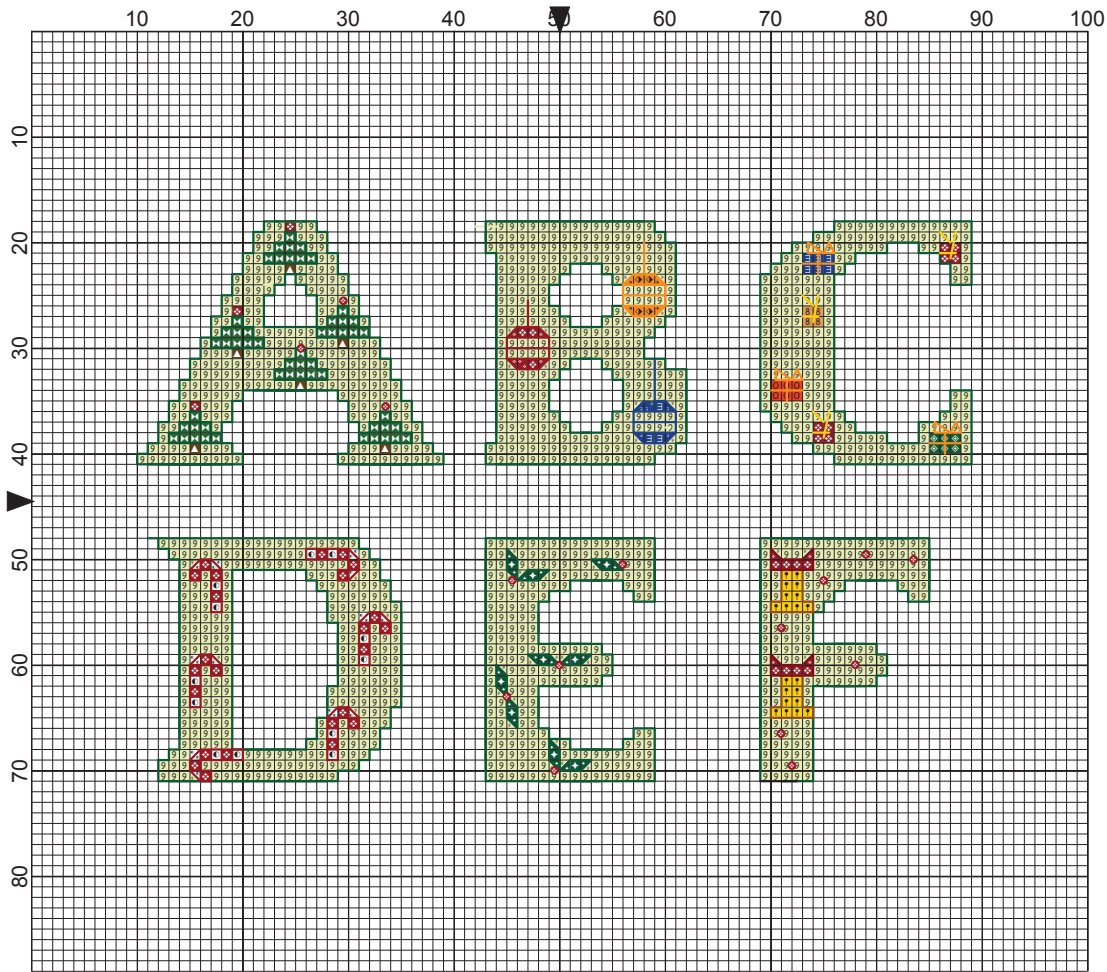

CHRISTMAS ALPHABET - A by eze

- Legend:**
- DMC-White
 - DMC-699
 - DMC-801
 - DMC-606
 - DMC-977
 - DMC-772
 - DMC-816
 - DMC-986
 - DMC-500
 - DMC-444
 - DMC-740
 - DMC-797
- Backstitches:**
- DMC-310
 - DMC-975
 - DMC-772
 - DMC-816
 - DMC-500
 - DMC-814
 - DMC-444
 - DMC-740
 - DMC-797
- French Knots:**
- DMC-816

www.il-mondo-di-ezechiele.com

CHRISTMAS ALPHABET - A

Author: eze
Copyright: www.il-mondo-di-ezechiele.com
Grid Size: 100W x 89H
Design Area: 5,64" x 3,79" (79 x 53 stitches)

Legend:

 [2] DMC White white	 [2] DMC 977 golden brown - lt	 [2] DMC 500 blue green - vy dk
 [2] DMC 699 christmas green	 [2] DMC 772 yellow green - vy lt	 [2] DMC 444 lemon - dk
 [2] DMC 801 coffee brown - dk	 [2] DMC 816 garnet	 [2] DMC 740 tangerine
 [2] DMC 606 burnt orange-red	 [2] DMC 986 forest green - vy dk	 [2] DMC 797 royal blue

Backstitch Lines:

 DMC-310 black	 DMC-816 garnet	 DMC-444 lemon - dk
 DMC-975 golden brown - dk	 DMC-500 blue green - vy dk	 DMC-740 tangerine
 DMC-772 yellow green - vy lt	 DMC-814 garnet - dk	 DMC-797 royal blue

French Knots:

 DMC-816 garnet